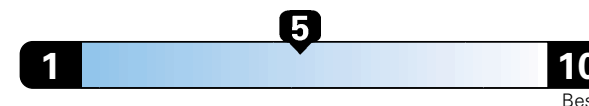

ALFA ROMEO STELVIO SPRINT AWD

2022 MODEL YEAR

THIS VEHICLE IS MANUFACTURED TO MEET SPECIFIC UNITED STATES REQUIREMENTS. THIS VEHICLE IS NOT MANUFACTURED FOR SALE OR REGISTRATION OUTSIDE OF THE UNITED STATES.

MANUFACTURER'S SUGGESTED RETAIL PRICE OF THIS MODEL INCLUDING DEALER PREPARATION

Base Price: $47,550

ALFA STELVIO AWD

Exterior Color: Alfa Rosso (Red) Exterior Paint

Interior Color: Black Interior Color

Interior: Leather Seats

Engine: 2.0L 280HP I4 DI Turbo Engine

Transmission: 8-Speed Automatic 8HP50 Transmission

STANDARD EQUIPMENT (UNLESS REPLACED BY OPTIONAL EQUIPMENT)

FUNCTIONAL/SAFETY FEATURES

Full-Speed Forward-Collision Warning Plus

Lane Departure Warning

Adaptive Cruise Control with Full Stop

Front and Rear Park-Assist Sensors

Blind-Spot and Cross-Path Detection

Rear Back-Up Camera

Supplemental Front Seat-Mounted Side Air Bags

LATCH-Ready Child-Seat Anchor System

Automatic High-Beam Headlamp-Control

Automatic-Dimming Exterior Mirrors

Remote Keyless-Entry

Remote-Start System

Stop - Start System

Power Folding Heated Mirrors

Rain-Sensitive Windshield Wipers

Power Liftgate

Universal Garage-Door Opener

Carbon Fiber Drive Shaft

Alfa DNA Drive-Mode System

INTERIOR FEATURES

8.8-Inch AM / FM / HD Radio with Navigation

Apple CarPlay®

Google Android Auto™

SiriusXM® with 6-Month Radio Sub Call 800-643-2112

SiriusXM Guardian™ Connected Service w/Trial Period

Wireless Charging Pad

Cluster 7.0-Inch TFT Color Display

8 Speaker Audio System

Aluminum Steering-Column-Mounted Paddle-Shifters

Steering-Wheel-Mounted Audio Controls

Heated Front Seats

Heated Rear Seats

Heated Steering Wheel

6-Way Power Adjustable Driver Seat

6-Way Power Adjustable Front Passenger Seat